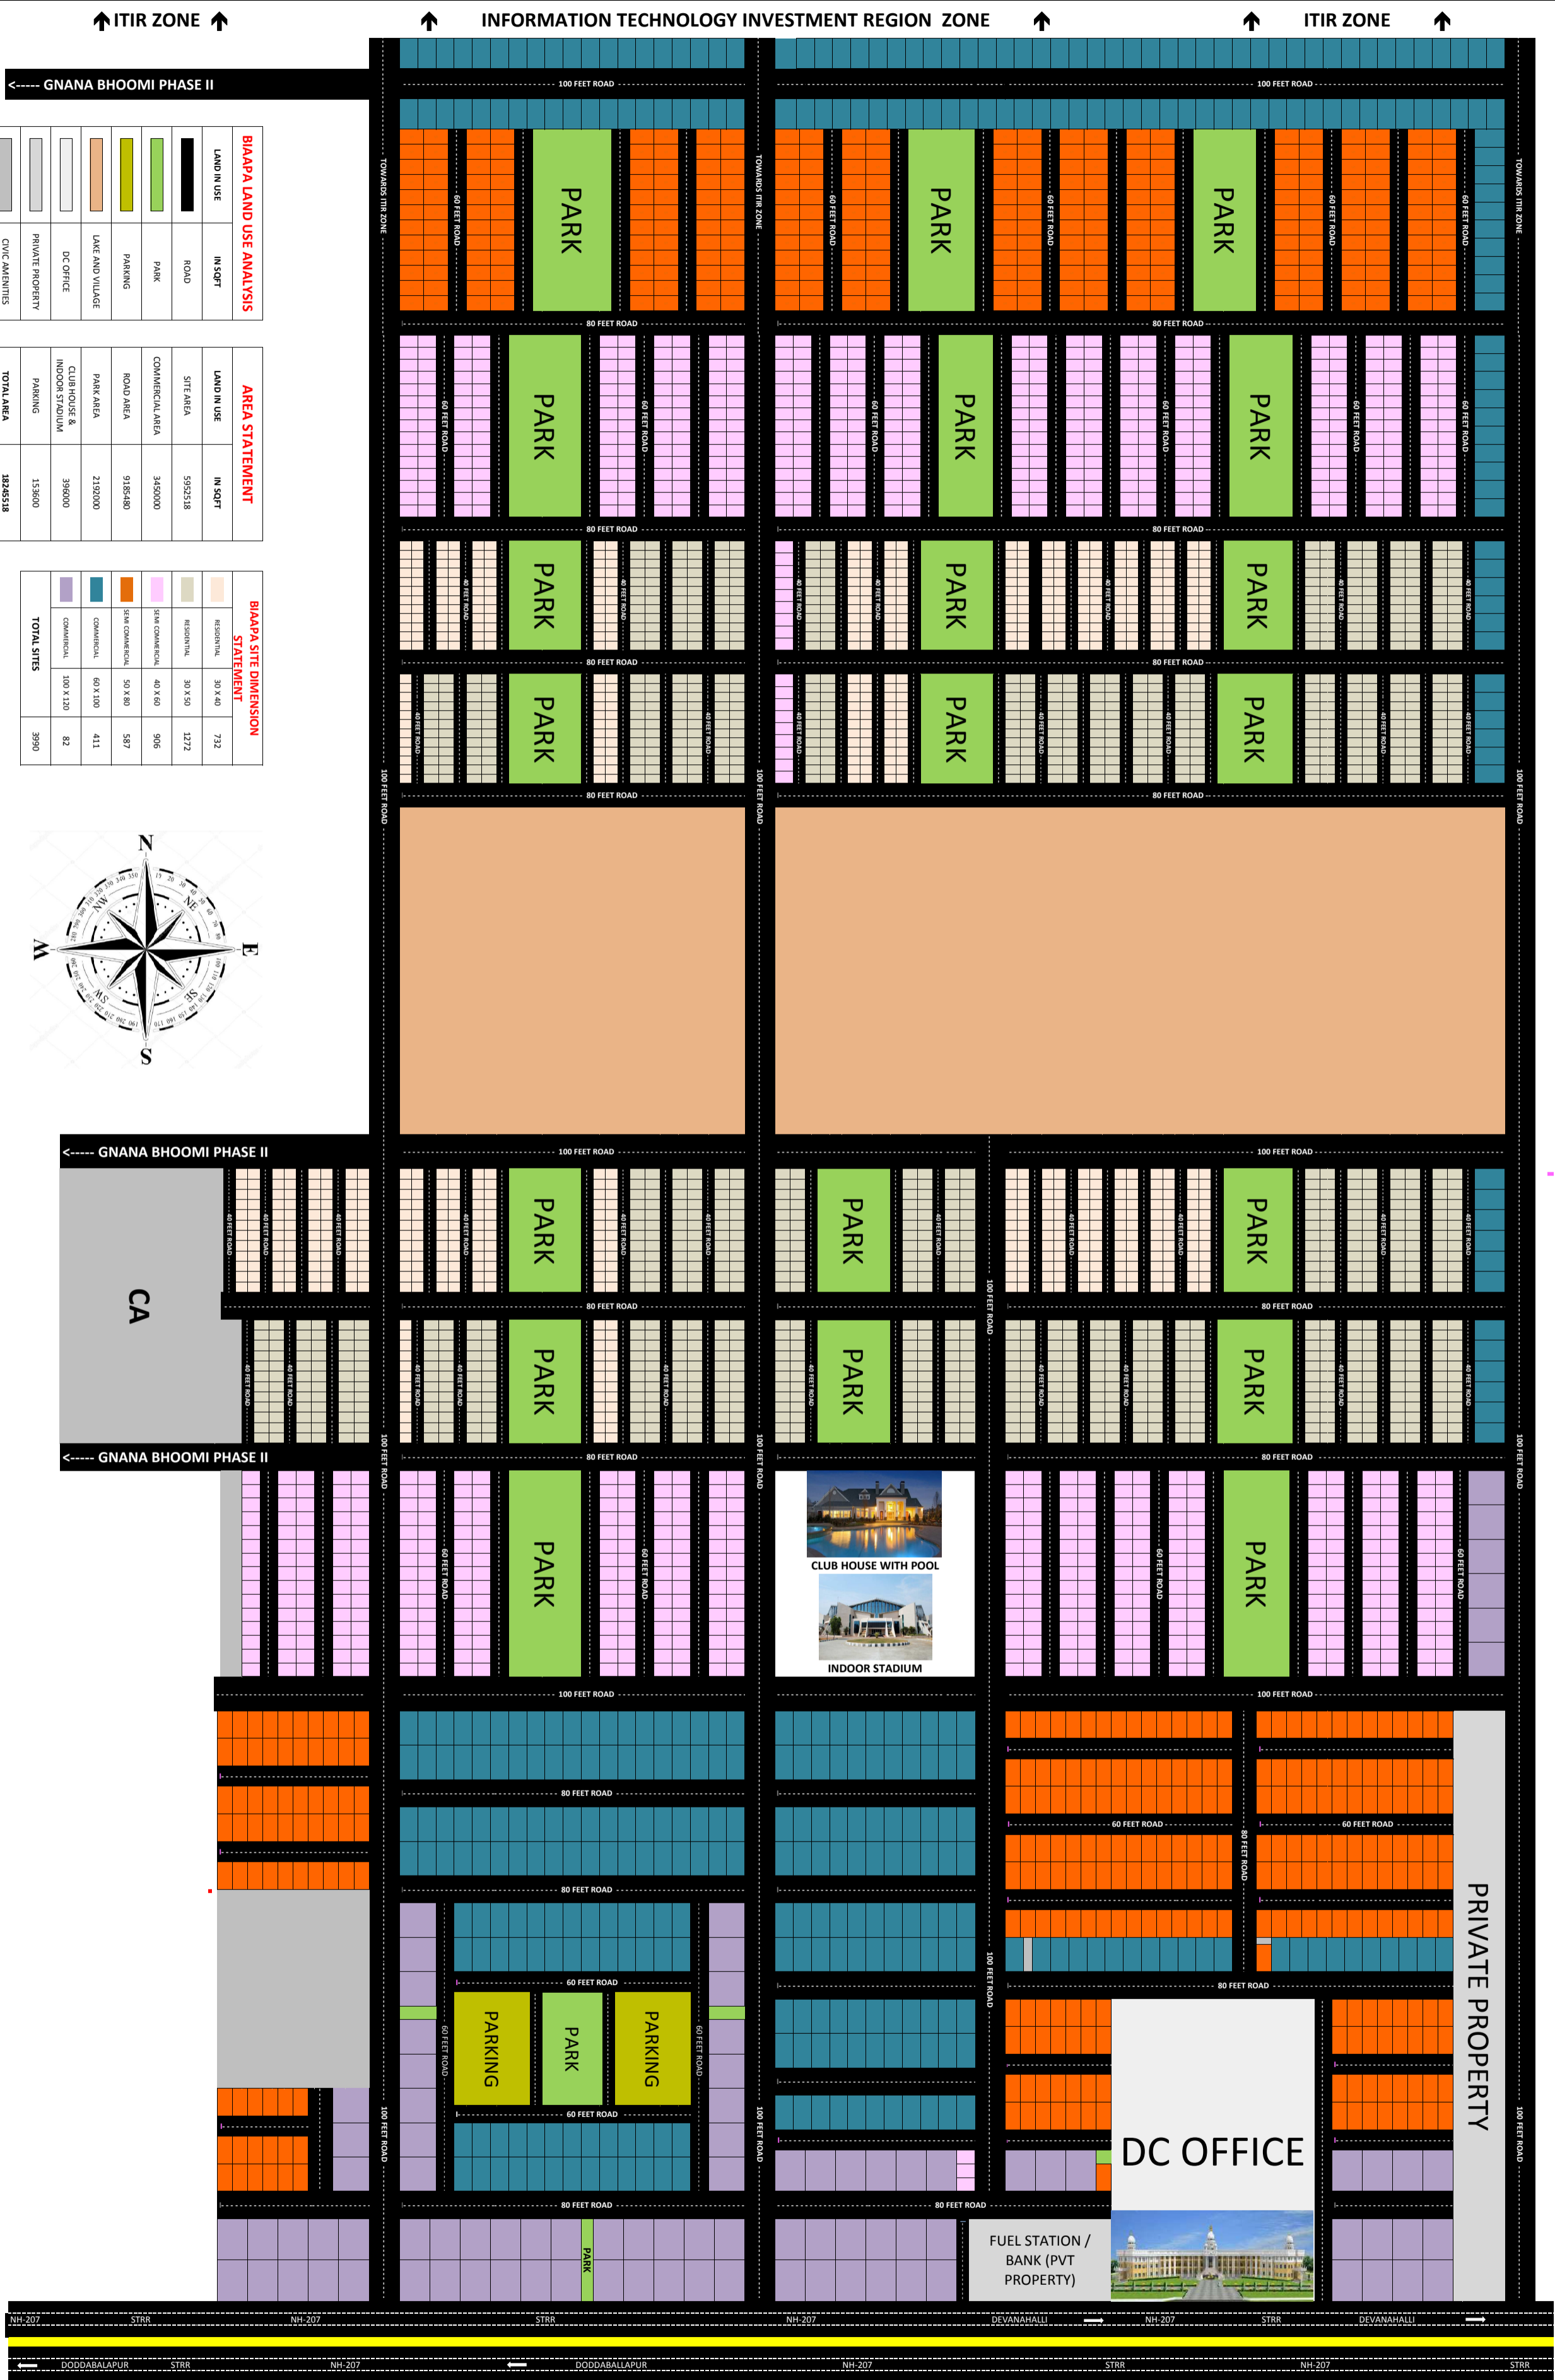

**ಕರ್ನಾಟಕ ರಾಜ್ಯ ಶಿಕ್ಷಕರ, ನೌಕರರ ಕ್ಷೇಮಾಭಿವೃದ್ಧಿ ಗೃಹ ನಿರ್ಮಾಣ ಸಹಕಾರ ಸಂಘ (ನಿ.)
KARNATAKA STATE TEACHERS-EMPLOYEES WELFARE ASSOCIATION HOUSING CO-OPERATIVE SOCIETY**

BIAAPA LAND USE ANALYSIS

LAND IN USE	IN SQFT
ROAD	5925218
PARK	345000
PARKING	918540
LAKE AND VILLAGE	219200
DC OFFICE	39600
PRIVATE PROPERTY	153600
CIVIC AMENITIES	18246518

AREA STATEMENT

LAND IN USE	IN SQFT
SITE AREA	5925218
COMMERCIAL AREA	345000
ROAD AREA	918540
PARK AREA	219200
CLUB HOUSE & INDOOR STADIUM	39600
PARKING	153600
TOTAL AREA	18246518

BIAAPA SITE DIMENSION STATEMENT

RESIDENTIAL	IN SQFT	NO. OF SITES
RESIDENTIAL	30340	722
RESIDENTIAL	30350	1272
SOFT OPENING	40360	906
SOFT OPENING	50380	587
COMMERCIAL	60390	411
COMMERCIAL	100310	82
TOTAL SITES		3890

BANGALORE INTERNATIONAL AIRPORT AREA PLANNING AUTHORITY (BIAAPA)