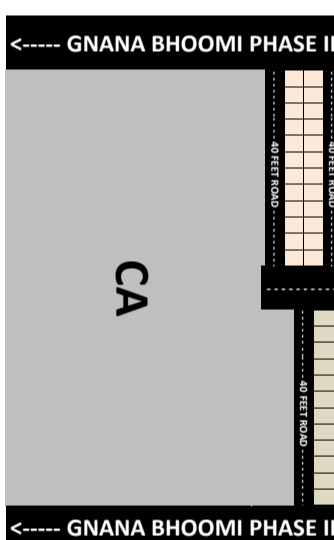

BANGALORE INTERNATIONAL AIRPORT AREA PLANNING AUTHORITY (BIAAPA)

ಬೆಂಗಳೂರು ಅಂತರ ರಾಷ್ಟ್ರೀಯ ವಿಮಾನ ಪ್ರದೇಶ ಯೋಜನಾ ಪ್ರಾಧಿಕಾರ